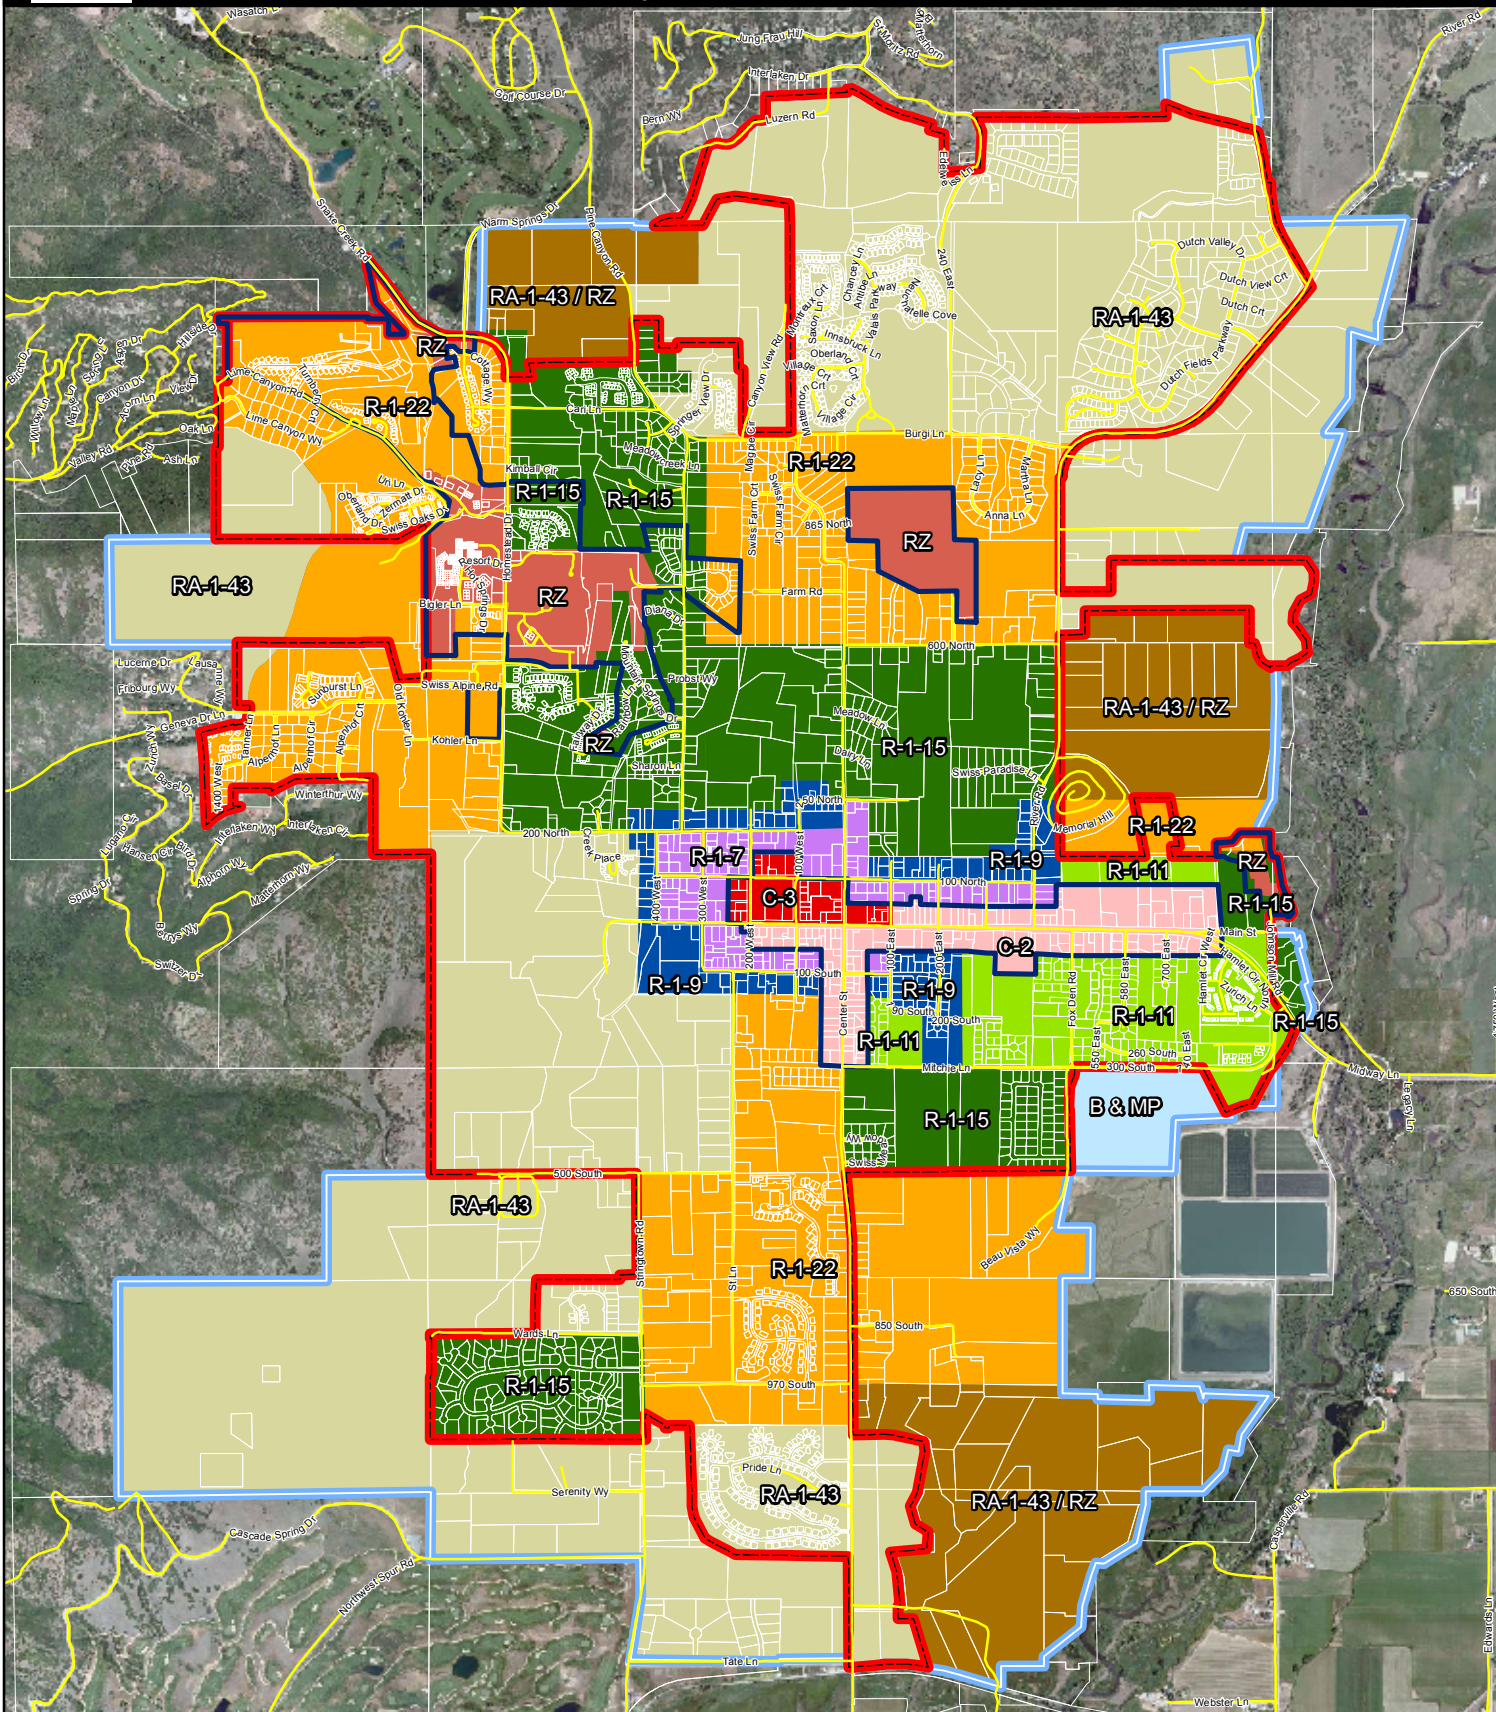

MIDWAY CITY LAND USE MAP

August 12, 2009

Legend

B & MP	C-3	R-1-15	R-1-7	RA-1-43	RA-1-43 / RZ	City Boundary
C-2	R-1-11	R-1-22	R-1-9	RZ	TROD	Annexation Boundary

MOUNTAINLAND ASSOCIATION OF GOVERNMENTS